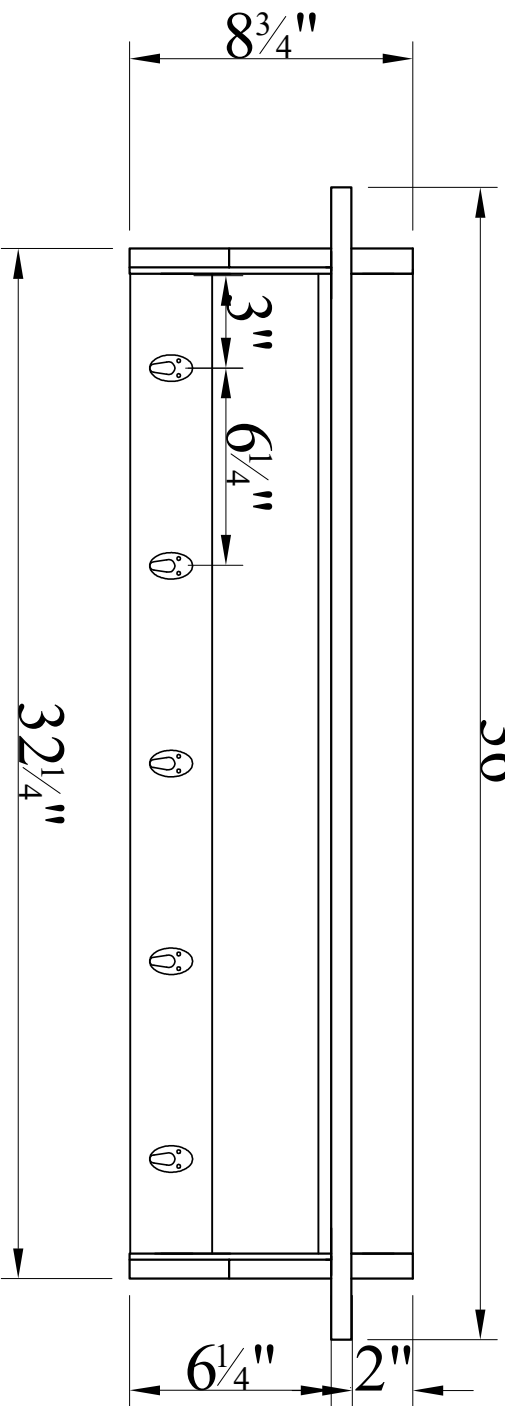

FRONT VIEW

SIDE VIEW

AWCT0920 36" COAT HOOKS WITH SHELF